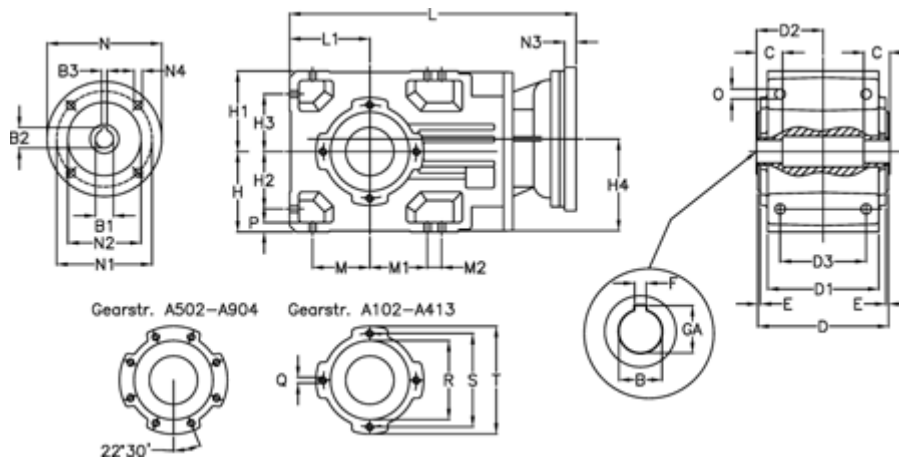

Article number: 29600200733225  
 Description: Bevel helical gearbox  
 A202UH30-7,3-P71B5

## Measures

B = 30	D3 = 90	H3 = 60.0	N1 = 130	S = 115
B1 = 14	Description = A202UH30-xx-P71 B5	H4 = 93.0	N2 = 110	T = 140
B2 = 16.3	E = 3.0	L = 306.0	N3 = 0	
B3 = 5	F = 8	L1 = 80	N4 = M8x16	
C = 22	GA = 33.3	M = 60.0	O = 9.5	
D = 136	H = 80	M1 = 60.0	P = 9	
D1 = 110	H1 = 80	M2 = 0	Q = M8x15	
D2 = 70.0	H2 = 60.0	N = 160	R = 95	